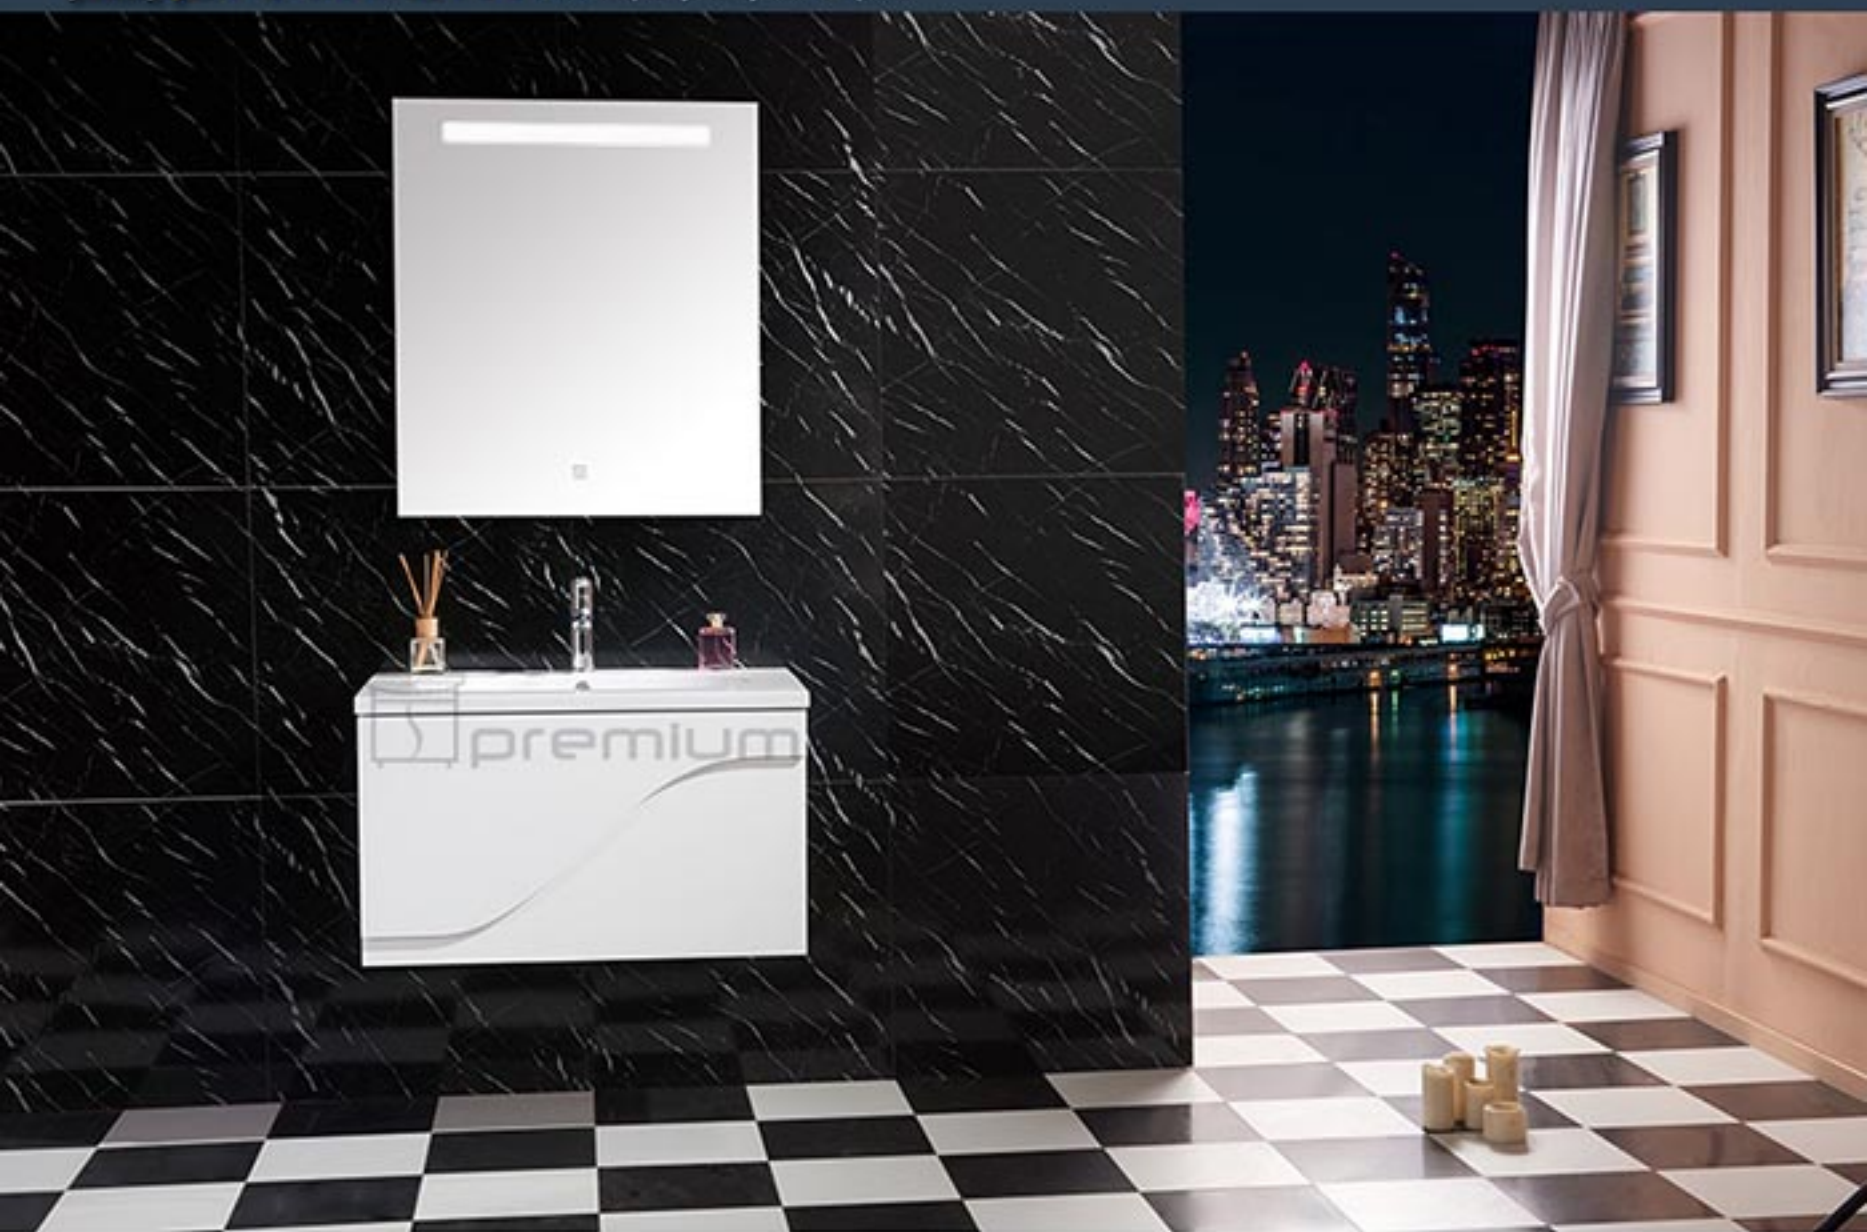

15 mm thickness PVC cabinet.

Ceramic basin.

Stainless steel soft-closing hinge.

Soft-closing drawer.

premium

EST.2004

Make quality vanity with fair price

Model: **SP-5300S**